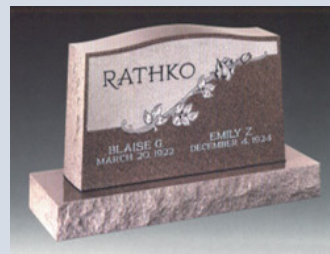

9202 Polish 3 Mahogany